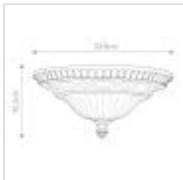

DETAILS	
BRAND	Generation Lighting (Feiss)
FAMILY	Drawing Room
SUITABLE LOCATION	Interior
GUARANTEE	General 2 Year Guarantee
FINISH	Walnut
FITTING HEIGHT	152mm
DIAMETER	330mm
WIDTH	330mm
POWER SOURCE	Mains Voltage
VOLTAGE	220-240v 50hz
MAXIMUM WATTAGE	60W
NUMBER OF LAMPS	2
SOCKET	E27
INTEGRATED LED	No
CLASS	Class I
BUILD MATERIALS	Steel, Pressed Glass
DIMMABLE FITTING	Compatible With Dimmable Lamps
PRODUCT WEIGHT	1.95kg
BOX DIMENSIONS	44 X 48 X 48cm
BOX WEIGHT	2.17 Kg

PRODUCT DETAILS

Drawing Room is a collection with traditional Edwardian style. The overlapping arch and fluted detailing is found both in the pressed glass bowls and the die-cast aluminium fitters. The fretwork elements draw on traditional British architectural themes.