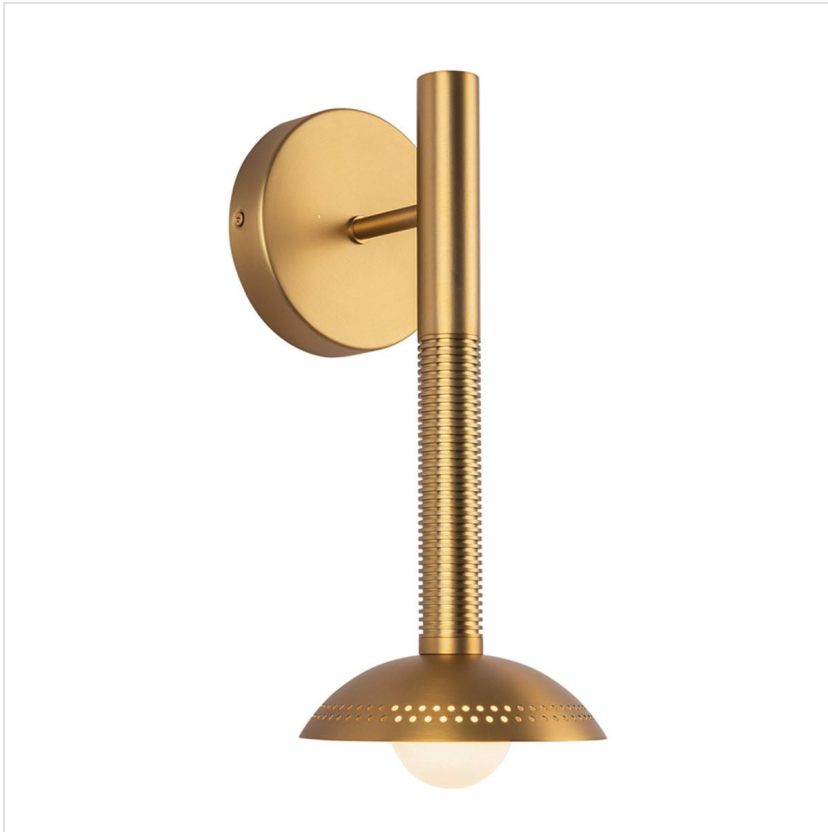

ALM-ARDEN-LED-1WB-BG
Arden 1 Light LED Wall Light

DETAILS	
BRAND	Alora Mood
FAMILY	ARDEN
SUITABLE LOCATION	Interior
GUARANTEE	General 2 Year Guarantee
FINISH	Brushed Gold
FITTING HEIGHT	356mm
DIAMETER	152mm
WIDTH	152mm
PROJECTION/DEPTH	178mm
POWER SOURCE	Mains Voltage
VOLTAGE	220-240v 50hz
MAXIMUM WATTAGE	6.5W
NUMBER OF LAMPS	1
SOCKET	Integrated LED
INTEGRATED LED	Yes
LED LUMENS	331
LED COLOUR TEMP	3000K
CLASS	Class 2
BUILD MATERIALS	Aluminium, Steel, Opal Glass
DIMMABLE FITTING	Dimmable
PRODUCT WEIGHT	0.66kg
BOX DIMENSIONS	44 X 18.5 X 20.5cm
BOX WEIGHT	1.14 Kg

PRODUCT DETAILS

Modern LED single wall light design in a brushed gold finish, featuring ribbed details for added texture, Arden offers versatility with a decorative half shade or exposed opal glass globe for a minimalist look.