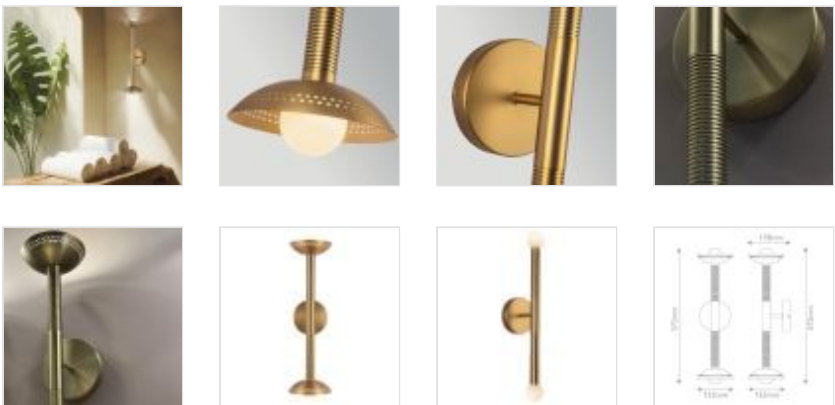

**ALM-ARDEN-LED-2WB-BG**  
Arden 2 Light LED Wall Light

DETAILS	
BRAND	Alora Mood
FAMILY	ARDEN
SUITABLE LOCATION	Interior
GUARANTEE	General 2 Year Guarantee
FINISH	Brushed Gold
FITTING HEIGHT	572mm
DIAMETER	152mm
WIDTH	152mm
PROJECTION/DEPTH	178mm
POWER SOURCE	Mains Voltage
VOLTAGE	220-240v 50hz
MAXIMUM WATTAGE	13W
NUMBER OF LAMPS	1
SOCKET	Integrated LED
INTEGRATED LED	Yes
LED LUMENS	736
LED COLOUR TEMP	3000K
CLASS	Class 2
BUILD MATERIALS	Aluminium, Steel, Opal Glass
DIMMABLE FITTING	Dimmable
PRODUCT WEIGHT	0.86kg
BOX DIMENSIONS	54.5 X 18.5 X 20.5cm
BOX WEIGHT	1.52 Kg

**PRODUCT DETAILS**

Modern LED up and down wall light design in a brushed gold finish, featuring ribbed details for added texture, Arden offers versatility with a decorative half shade or exposed opal glass globe for a minimalist look.