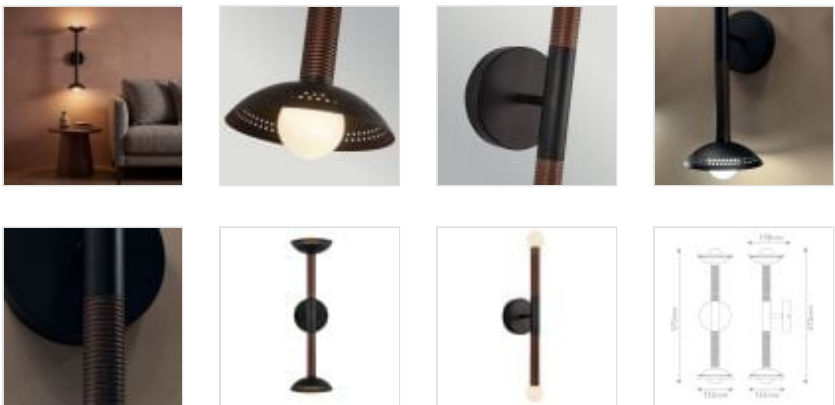

ALM-ARDEN-LED-2WB-MB
Arden 2 Light LED Wall Light

DETAILS	
BRAND	Alora Mood
FAMILY	ARDEN
SUITABLE LOCATION	Interior
GUARANTEE	General 2 Year Guarantee
FINISH	Matte Black, Walnut Wood Veneer
FITTING HEIGHT	572mm
DIAMETER	152mm
WIDTH	152mm
PROJECTION/DEPTH	178mm
POWER SOURCE	Mains Voltage
VOLTAGE	220-240v 50hz
MAXIMUM WATTAGE	13W
NUMBER OF LAMPS	1
SOCKET	Integrated LED
INTEGRATED LED	Yes
LED LUMENS	736
LED COLOUR TEMP	3000K
CLASS	Class 2
BUILD MATERIALS	Aluminium, Steel, Opal Glass
DIMMABLE FITTING	Dimmable
PRODUCT WEIGHT	0.86kg
BOX DIMENSIONS	54.5 X 18.5 X 20.5cm
BOX WEIGHT	1.52 Kg

PRODUCT DETAILS

Featuring ribbed details for added texture, Arden 2 light wall LED offers versatility with a decorative half shade or exposed opal glass globe for a minimalist mood. The black finish, accented by walnut wood veneer, brings a rustic or industrial charm to the design.