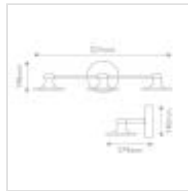

**ALM-ISSA-3WB-BG****Issa 3 Light LED Wall Light**

DETAILS	
<b>BRAND</b>	Alora Mood
<b>FAMILY</b>	ISSA
<b>SUITABLE LOCATION</b>	Interior
<b>GUARANTEE</b>	General 2 Year Guarantee
<b>FINISH</b>	Brushed Gold
<b>FITTING HEIGHT</b>	140mm
<b>DIAMETER</b>	521mm
<b>WIDTH</b>	521mm
<b>PROJECTION/DEPTH</b>	174mm
<b>POWER SOURCE</b>	Mains Voltage
<b>VOLTAGE</b>	220-240v 50hz
<b>MAXIMUM WATTAGE</b>	20W
<b>NUMBER OF LAMPS</b>	3
<b>SOCKET</b>	Integrated LED
<b>INTEGRATED LED</b>	Yes
<b>LED LUMENS</b>	1016Lm
<b>LED COLOUR TEMP</b>	3000K
<b>CLASS</b>	Class I
<b>BUILD MATERIALS</b>	Aluminium, Frosted Acrylic
<b>DIMMABLE FITTING</b>	Dimmable
<b>PRODUCT WEIGHT</b>	1.4kg
<b>BOX DIMENSIONS</b>	57.5 X 23 X 16.5cm
<b>BOX WEIGHT</b>	1.80 Kg

**PRODUCT DETAILS**

The simple curves of the Issa triple above mirror wall light is ideal for a modern bathroom space as it is IP44 rated. The 20W integrated LED provides 1016Lm of light. Available: May. COMING SOON