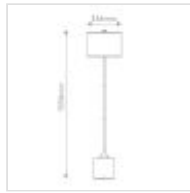

ALM-ISSA-FL-BG
Issa 1 Light Floor Lamp

DETAILS	
BRAND	Alora Mood
FAMILY	ISSA
SUITABLE LOCATION	Interior
GUARANTEE	General 2 Year Guarantee
FINISH	Brushed Gold, Ivory Linen
FITTING HEIGHT	1556mm
DIAMETER	356mm
WIDTH	356mm
POWER SOURCE	Mains Voltage
VOLTAGE	220-240v 50hz
MAXIMUM WATTAGE	60W
NUMBER OF LAMPS	1
SOCKET	E27
INTEGRATED LED	No
CLASS	Class I
BUILD MATERIALS	Aluminium, Steel, Linen
SHADE MATERIAL	Linen
DIMMABLE FITTING	Compatible With Dimmable Lamps
PRODUCT WEIGHT	5.54kg
BOX DIMENSIONS	39 X 39 X 48cm
BOX WEIGHT	6.78 Kg

PRODUCT DETAILS

Inspired by 1960s' pottery forms, the Issa Floor lamp combines simple shapes with artistic flair. Simplicity is the key to timeless design, and Issa truly embodies simple yet elegant style. Simple curves and sloping details make this collection a standout in any space. Available: May. COMING SOON