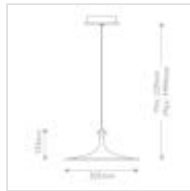

ALM-ISSA-P-M-BG
Issa LED Medium Pendant

DETAILS	
BRAND	Alora Mood
FAMILY	ISSA
SUITABLE LOCATION	Interior
GUARANTEE	General 2 Year Guarantee
FINISH	Brushed Gold
FITTING HEIGHT	133mm
DIAMETER	305mm
WIDTH	305mm
MINIMUM DROP	229mm
MAXIMUM DROP	1994mm
POWER SOURCE	Mains Voltage
VOLTAGE	220-240v 50hz
MAXIMUM WATTAGE	20W
NUMBER OF LAMPS	1
SOCKET	Integrated LED
INTEGRATED LED	No
LED LUMENS	1548Lm
LED COLOUR TEMP	3000K
CLASS	Class I
BUILD MATERIALS	Aluminium, Frosted Acrylic
DIMMABLE FITTING	Dimmable
PRODUCT WEIGHT	1.8kg
BOX DIMENSIONS	37 X 19.5 X 39cm
BOX WEIGHT	2.30 Kg

PRODUCT DETAILS

Inspired by 1960s' pottery forms, the Issa 20W integrated LED pendant combines simple shapes with artistic flair. Simplicity is the key to timeless design, and Issa truly embodies simple yet elegant style. Simple curves and sloping details make this collection a standout in any space. Available: May. COMING SOON