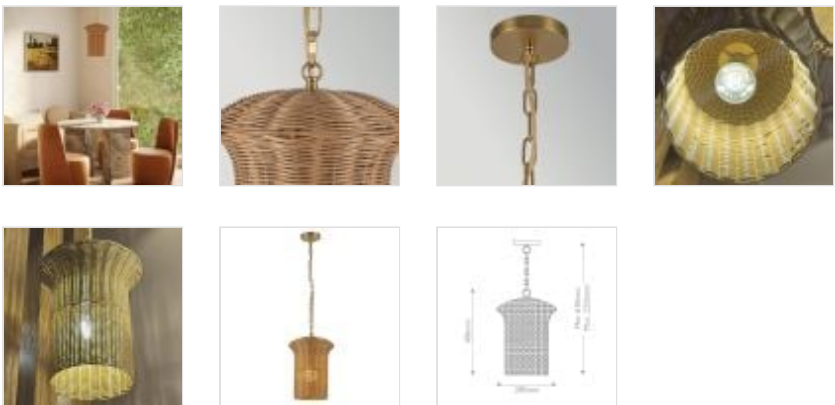

ALM-KAI-P-S-BG
Kai 1 Light Small Pendant

DETAILS	
BRAND	Alora Mood
FAMILY	KAI
SUITABLE LOCATION	Interior
GUARANTEE	General 2 Year Guarantee
FINISH	Brushed Gold & Rattan
FITTING HEIGHT	406mm
DIAMETER	285mm
WIDTH	285mm
MINIMUM DROP	610mm
MAXIMUM DROP	2335mm
POWER SOURCE	Mains Voltage
VOLTAGE	220-240v 50hz
MAXIMUM WATTAGE	60W
NUMBER OF LAMPS	1
SOCKET	E27
INTEGRATED LED	No
CLASS	Class I
BUILD MATERIALS	Steel, Rattan
DIMMABLE FITTING	Compatible With Dimmable Lamps
PRODUCT WEIGHT	2.2kg
BOX DIMENSIONS	33 X 33 X 45cm
BOX WEIGHT	3.30 Kg

PRODUCT DETAILS

Kai small pendant, with its natural rattan shade and bold brushed gold accents, is a statement piece that will add a touch of elegance to any room. This pendant has a warm and modern design, perfect for kitchen islands, bedrooms, and more.