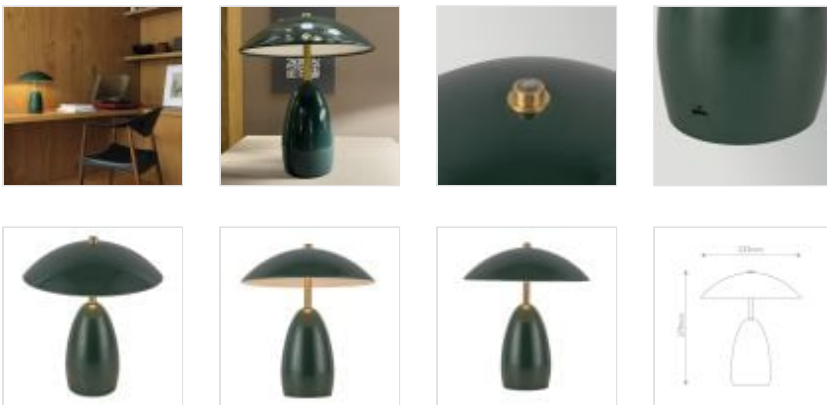

ALM-POPPY-TL-S-PG-LV

Poppy 12V LED Rechargeable Small Table Lamp

DETAILS	
BRAND	Alora Mood
FAMILY	POPPY
SUITABLE LOCATION	Interior
GUARANTEE	General 2 Year Guarantee
FINISH	Pine Green
FITTING HEIGHT	270mm
DIAMETER	232mm
WIDTH	232mm
VOLTAGE	220-240v 50hz
MAXIMUM WATTAGE	3W LV
SOCKET	Integrated LED
INTEGRATED LED	Yes
LED LUMENS	112Lm
LED COLOUR TEMP	3000K
CLASS	Class 3
BUILD MATERIALS	Aluminium, Steel
SHADE MATERIAL	Steel
DIMMABLE FITTING	Dimmable
PRODUCT WEIGHT	1.2kg
BOX DIMENSIONS	35 X 31 X 32cm
BOX WEIGHT	1.60 Kg

**PRODUCT DETAILS**

The Poppy small table lamp is a vibrant Pine Green colour. It's simple yet elegant, and it will add a pop of style to any space. This is a low 12 voltage model, 3W (low voltage) Integrated LED with 112Lm and is dimmable. Battery charging time fully : 10.5hour. Maximum brightness(100%) : lamp last 6hour. Medium brightness(70%) : lamp last 8hour. Low brightness(30%) : lamp last 19hours.