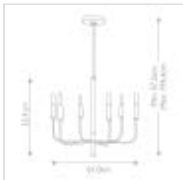

**FE-BRIANNA6-BK**  
 Brianna 6 Light Chandelier

DETAILS	
<b>BRAND</b>	Generation Lighting (Feiss)
<b>FAMILY</b>	BRIANNA
<b>SUITABLE LOCATION</b>	Interior
<b>GUARANTEE</b>	General 2 Year Guarantee
<b>FINISH</b>	Black
<b>FITTING HEIGHT</b>	531mm
<b>DIAMETER</b>	610mm
<b>WIDTH</b>	610mm
<b>MINIMUM DROP</b>	572mm
<b>MAXIMUM DROP</b>	1944mm
<b>POWER SOURCE</b>	Mains Voltage
<b>VOLTAGE</b>	220-240v 50hz
<b>MAXIMUM WATTAGE</b>	60W
<b>NUMBER OF LAMPS</b>	6
<b>SOCKET</b>	E14
<b>INTEGRATED LED</b>	No
<b>RODS SUPPLIED</b>	4 X 305mm, 1 X 152mm Rods
<b>CLASS</b>	Class I
<b>BUILD MATERIALS</b>	Steel, Linen Shade
<b>DIMMABLE FITTING</b>	Compatible With Dimmable Lamps
<b>PRODUCT WEIGHT</b>	4.5kg
<b>BOX DIMENSIONS</b>	67.9 X 60.3 X 43.2cm
<b>BOX WEIGHT</b>	7.50 Kg

## PRODUCT DETAILS

Brianna's graceful 6 light chandelier has seamless curvature and elongated tubular arms which lend fluidity and modern appeal to this classic minimalist silhouette. Available in a black finish. Optional cylindrical shades in fresh White Linen are available - if required order LS358. Available: June. COMING SOON