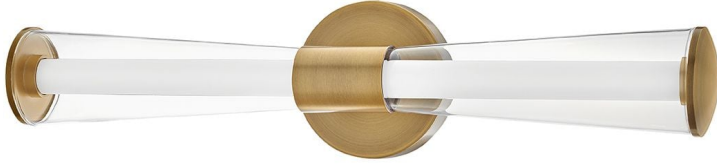

HK-ELIN-LED-WB2-LCB

Elin LED Wall Light

DETAILS

BRAND	Hinkley
FAMILY	Elin
SUITABLE LOCATION	Bathroom
GUARANTEE	General 2 Year Guarantee
IP RATING	IP44
FINISH	Lacquered Brass
FITTING HEIGHT	127mm
DIAMETER	584mm
WIDTH	584mm
PROJECTION/DEPTH	127mm
POWER SOURCE	Mains Voltage
VOLTAGE	220-240v 50hz
MAXIMUM WATTAGE	22W
NUMBER OF LAMPS	1
SOCKET	Integrated LED
INTEGRATED LED	Yes
LED LUMENS	1354Lm
LED COLOUR TEMP	3000K
CLASS	Class I
BUILD MATERIALS	Brass
DIMMABLE FITTING	Dimmable
PRODUCT WEIGHT	1.62kg
BOX DIMENSIONS	63.5 X 29 X 19cm
BOX WEIGHT	2.40 Kg

**PRODUCT DETAILS**

The centrepiece of Elin's bold and contemporary design is a trumpet-shaped clear outer glass that highlights an integrated 22W LED inner light source (1354Lm, 3000K, dimmable). Featuring both conventional and striking elements, Elin is ideal for modern and transitional interiors and available in a Lacquered Brass finish. IP44 suitable for bathroom use. Available: Aug. COMING SOON