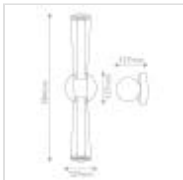

HK-ELIN-LED-WB2-LCB

Elin LED Wall Light

DETAILS

BRAND	Hinkley
FAMILY	Elin
SUITABLE LOCATION	Bathroom
GUARANTEE	General 2 Year Guarantee
IP RATING	IP44
FINISH	Lacquered Brass
FITTING HEIGHT	127mm
DIAMETER	584mm
WIDTH	584mm
PROJECTION/DEPTH	127mm
POWER SOURCE	Mains Voltage
VOLTAGE	220-240v 50hz
MAXIMUM WATTAGE	22W
NUMBER OF LAMPS	1
SOCKET	Integrated LED
INTEGRATED LED	Yes
LED LUMENS	1354Lm
LED COLOUR TEMP	3000K
CLASS	Class I
BUILD MATERIALS	Brass
DIMMABLE FITTING	Dimmable
PRODUCT WEIGHT	1.62kg
BOX DIMENSIONS	63.5 X 29 X 19cm
BOX WEIGHT	2.40 Kg

**PRODUCT DETAILS**

The centrepiece of Elin's bold and contemporary design is a trumpet-shaped clear outer glass that highlights an integrated 22W LED inner light source (1354Lm, 3000K, dimmable). Featuring both conventional and striking elements, Elin is ideal for modern and transitional interiors and available in a Lacquered Brass finish. IP44 suitable for bathroom use. Available: Aug. COMING SOON