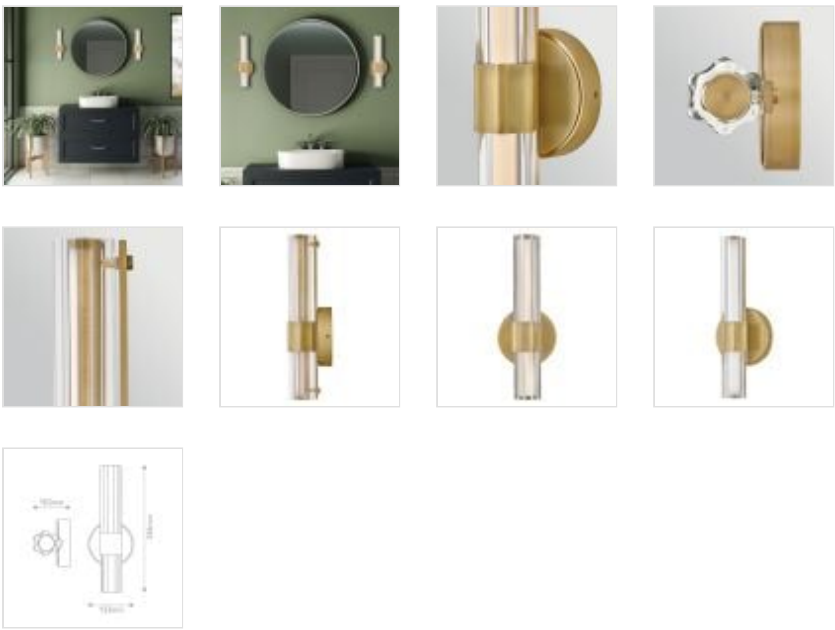

HK-GEORGETTE-LED1-LCB
 Georgette Small LED Wall Light

DETAILS	
BRAND	Hinkley
FAMILY	Georgette
SUITABLE LOCATION	Bathroom
GUARANTEE	General 2 Year Guarantee
IP RATING	IP44
FINISH	Lacquered Brass
FITTING HEIGHT	356mm
DIAMETER	133mm
WIDTH	133mm
PROJECTION/DEPTH	102mm
POWER SOURCE	Mains Voltage
VOLTAGE	220-240v 50hz
MAXIMUM WATTAGE	14W
SOCKET	Integrated LED
INTEGRATED LED	Yes
LED LUMENS	791Lm
LED COLOUR TEMP	3000K
CLASS	Class I
BUILD MATERIALS	Steel, Clear Fluted Crystal
DIMMABLE FITTING	Dimmable
PRODUCT WEIGHT	1.59kg
BOX DIMENSIONS	44 X 19 X 28cm
BOX WEIGHT	2.10 Kg

PRODUCT DETAILS

Georgette's sophisticated silhouette is enhanced by clear fluted crystal, creating a stunning fixture with bold symmetry and captivating details. A chic central cuff and back plate provide balance and contrast that effortlessly complements any space with a Lacquered Brass finish. A 14W integrated LED light source, 791Lm, 3000K and dimmable. IP44 rated for bathroom use. Available: Aug. COMING SOON