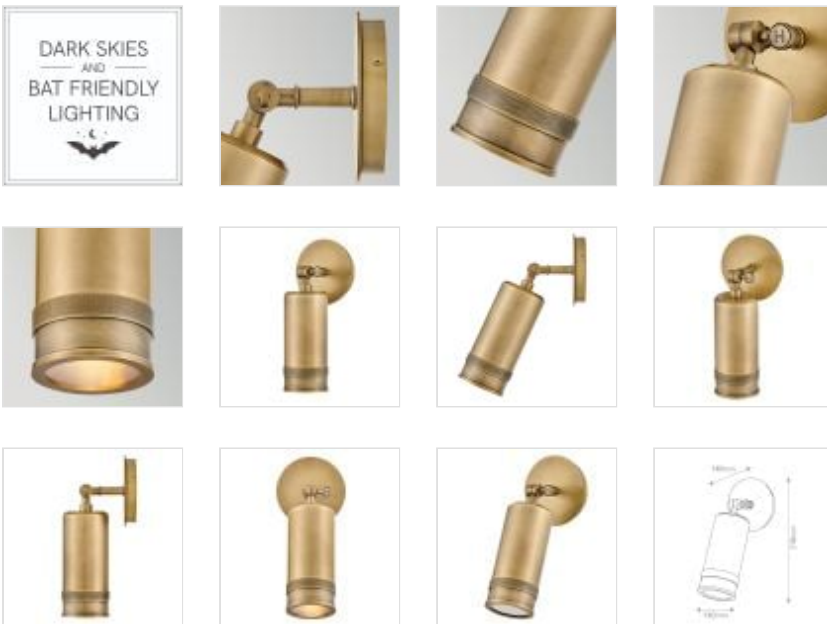

HK-PRATT-1LT-SPOT-HB
Pratt 1 Light Spot Light

| DETAILS | |
|-------------------|--------------------------------|
| BRAND | Hinkley |
| FAMILY | Pratt |
| SUITABLE LOCATION | Exterior |
| GUARANTEE | General 2 Year Guarantee |
| IP RATING | IP44 |
| FINISH | Heritage Brass |
| FITTING HEIGHT | 318mm |
| DIAMETER | 140mm |
| WIDTH | 140mm |
| PROJECTION/DEPTH | 140mm |
| POWER SOURCE | Mains Voltage |
| VOLTAGE | 220-240v 50hz |
| MAXIMUM WATTAGE | 8W |
| NUMBER OF LAMPS | 1 |
| SOCKET | LED GU10 |
| INTEGRATED LED | No |
| LED LUMENS | 560Lm |
| LED COLOUR TEMP | 3000K |
| CLASS | Class I |
| BUILD MATERIALS | Aluminium, Clear Glass |
| DIMMABLE FITTING | Compatible With Dimmable Lamps |
| PRODUCT WEIGHT | 1.27kg |
| BOX DIMENSIONS | 39 X 22 X 22cm |
| BOX WEIGHT | 1.76 Kg |

PRODUCT DETAILS

Designed to stand out rather than blend in, Pratt's single, pivotable spotlight design with knurled detailing accentuates indoor or outdoor settings with sophisticated style. The Heritage Brass finish effortlessly complement any architectural or décor aesthetic. Available: July. COMING SOON