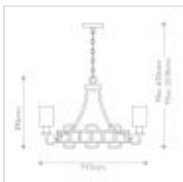

HK-SABINA5-BK
Sabina 5 Light Chandelier

DETAILS	
BRAND	Hinkley
FAMILY	Sabina
SUITABLE LOCATION	Interior
GUARANTEE	General 2 Year Guarantee
FINISH	Black
FITTING HEIGHT	395mm
DIAMETER	717mm
WIDTH	717mm
MINIMUM DROP	610mm
MAXIMUM DROP	2510mm
POWER SOURCE	Mains Voltage
VOLTAGE	220-240v 50hz
MAXIMUM WATTAGE	40W
NUMBER OF LAMPS	5
SOCKET	E14
INTEGRATED LED	No
CLASS	Class I
BUILD MATERIALS	Steel, Polycotton Shade
SHADE MATERIAL	Polycotton
DIMMABLE FITTING	Compatible With Dimmable Lamps
PRODUCT WEIGHT	8.24kg
BOX DIMENSIONS	72 X 48 X 68cm
BOX WEIGHT	9.15 Kg

PRODUCT DETAILS

Sabina 5 light chandelier features an airy, linked geometric form in a black finish. Supplied with five off-white polycotton shades (LSUK112) to subtly mask the light source. Designed by Hinkley, made in the UK.