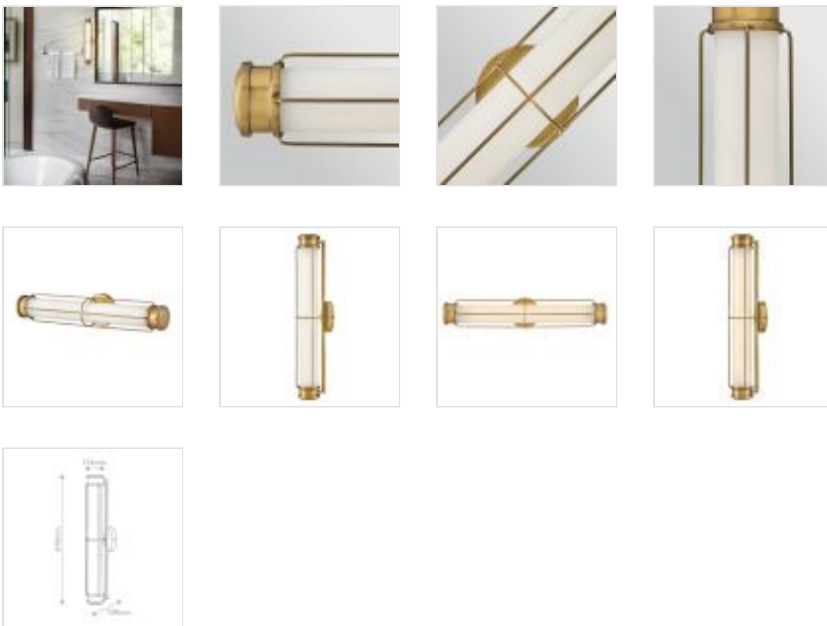

**HK-SAYLOR-LED-M-HB**  
**Saylor Medium LED Wall Light**

DETAILS	
BRAND	Hinkley
FAMILY	Saylor
SUITABLE LOCATION	Bathroom
GUARANTEE	General 2 Year Guarantee
IP RATING	IP44
FINISH	Heritage Brass
FITTING HEIGHT	114mm
DIAMETER	610mm
WIDTH	610mm
PROJECTION/DEPTH	130mm
POWER SOURCE	Mains Voltage
VOLTAGE	220-240v 50hz
MAXIMUM WATTAGE	23.5W
SOCKET	Integrated LED
INTEGRATED LED	Yes
LED LUMENS	1220
LED COLOUR TEMP	3000K
CLASS	Class I
BUILD MATERIALS	Steel, Etched Opal Glass
DIMMABLE FITTING	Dimmable
PRODUCT WEIGHT	1.83kg
BOX DIMENSIONS	67.945 X 28.575 X 19.05cm
BOX WEIGHT	2.61 Kg

**PRODUCT DETAILS**

Saylor's classic look epitomises nautical chic. Etched opal glass, striking cross bars, and bold end caps merge with LED technology without sacrificing timeless appeal. This transitional silhouette can be mounted horizontally or vertically . Offered in a Heritage Brass finish, Saylor is sure to add a maritime flair to any space. IP44 rated for bathroom use. Available: July. COMING SOON