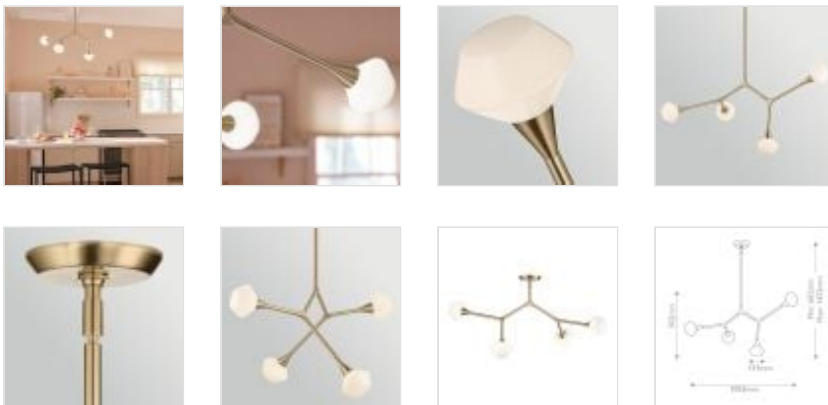

KL-CASSIUS-4P-CPZ
Cassius 4 Light Pendant

| DETAILS | |
|-------------------|--------------------------------|
| BRAND | Kichler |
| FAMILY | Cassius |
| SUITABLE LOCATION | Interior |
| GUARANTEE | General 2 Year Guarantee |
| FINISH | Champagne Bronze |
| FITTING HEIGHT | 502mm |
| DIAMETER | 1003mm |
| WIDTH | 1003mm |
| PROJECTION/DEPTH | 133mm |
| MINIMUM DROP | 602mm |
| MAXIMUM DROP | 1422mm |
| POWER SOURCE | Mains Voltage |
| VOLTAGE | 220-240v 50hz |
| MAXIMUM WATTAGE | 3W |
| NUMBER OF LAMPS | 4 |
| SOCKET | G9 |
| INTEGRATED LED | No |
| LED LUMENS | 300Lm |
| LED COLOUR TEMP | 3000K |
| RODS SUPPLIED | 2 X 152mm, 2 X 305mm Of Rods |
| CLASS | Class I |
| BUILD MATERIALS | Steel, Shiny Opal Glass |
| DIMMABLE FITTING | Compatible With Dimmable Lamps |
| PRODUCT WEIGHT | 3.88kg |
| BOX DIMENSIONS | 94 X 46 X 17cm |
| BOX WEIGHT | 5.30 Kg |

PRODUCT DETAILS

The Cassius convertible 4 light chandelier creates a celestial-inspired focal point that complements your modern look. When installing it, rotate its arms to customise it to your space. The opal glass creates a soft, diffused constellation of light. Available: