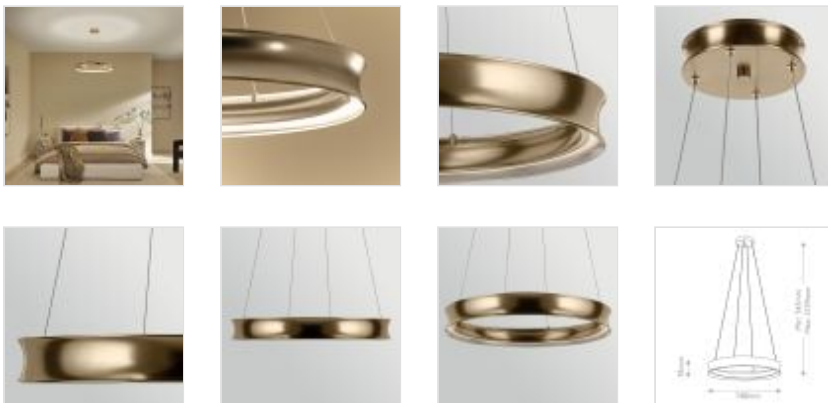

KL-LAROUSSE-LED-M-CPZ
Larousse - LED Medium Pendant

DETAILS	
BRAND	Kichler
FAMILY	Larousse
SUITABLE LOCATION	Interior
GUARANTEE	General 2 Year Guarantee
FINISH	Champagne Bronze
FITTING HEIGHT	95mm
DIAMETER	748mm
WIDTH	748mm
MINIMUM DROP	345mm
MAXIMUM DROP	2159mm
POWER SOURCE	Mains Voltage
VOLTAGE	220-240v 50hz
MAXIMUM WATTAGE	74W
NUMBER OF LAMPS	1
SOCKET	Integrated LED
INTEGRATED LED	Yes
LED LUMENS	1644
LED COLOUR TEMP	3000K
CLASS	Class I
BUILD MATERIALS	Steel
DIMMABLE FITTING	Dimmable
PRODUCT WEIGHT	5.35kg
BOX DIMENSIONS	82.55 X 15.875 X 82.55cm
BOX WEIGHT	6.80 Kg

PRODUCT DETAILS

Inspired by the silhouette of a cuff bracelet, this medium Larousse chandelier is a soft modern style. An integrated LED light shines from within the curved band. Its simple silhouette brings striking illumination to your space. Both the canopy and the band feature a tapered curve giving the fixture dimension. Available in a Champagne Bronze finish. Available: July. COMING SOON