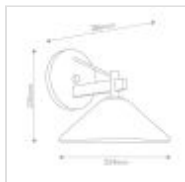

KL-RIPLEY2-M-OZ
Ripley Medium Wall Lantern

DETAILS	
BRAND	Kichler
FAMILY	Ripley
SUITABLE LOCATION	Exterior
GUARANTEE	3 Year Anti Corrosion Guarantee
IP RATING	IP44
FINISH	Old Bronze
FITTING HEIGHT	235mm
DIAMETER	254mm
WIDTH	254mm
PROJECTION/DEPTH	286mm
POWER SOURCE	Mains Voltage
VOLTAGE	220-240v 50hz
MAXIMUM WATTAGE	8W
NUMBER OF LAMPS	1
SOCKET	Integrated LED
INTEGRATED LED	Yes
LED LUMENS	800Lm
LED COLOUR TEMP	3000K
CLASS	Class I
BUILD MATERIALS	Aluminium
DIMMABLE FITTING	Compatible With Dimmable Lamps
PRODUCT WEIGHT	0.77kg
BOX DIMENSIONS	35 X 32 X 30cm
BOX WEIGHT	1.27 Kg

PRODUCT DETAILS

Experience craftsman-style architecture streamlined into clean, minimal forms with the Ripley Medium size LED wall lantern. Ripley effortlessly complements modern exteriors and helps to enhance curb appeal. This DarkSky principled fixture helps to reduce light pollution as it only directs light downwards, it is IP44 for outdoor use.