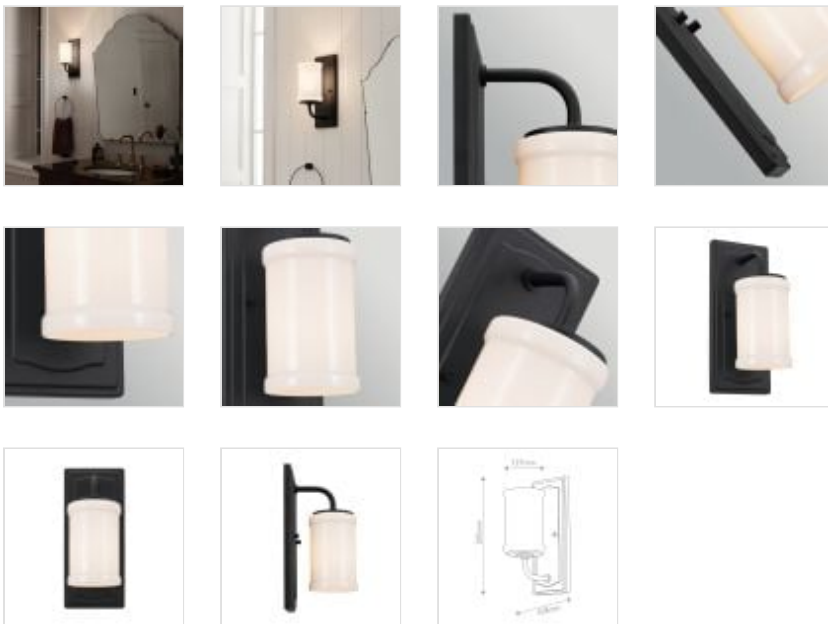

KL-VETIVENE1-BK
Vetivene 1 Light Wall Light

DETAILS	
BRAND	Kichler
FAMILY	Vetivene
SUITABLE LOCATION	Bathroom
GUARANTEE	General 2 Year Guarantee
IP RATING	IP44
FINISH	Black
FITTING HEIGHT	305mm
DIAMETER	127mm
WIDTH	127mm
PROJECTION/DEPTH	159mm
POWER SOURCE	Mains Voltage
VOLTAGE	220-240v 50hz
MAXIMUM WATTAGE	6W
NUMBER OF LAMPS	1
SOCKET	G9 LED
INTEGRATED LED	No
LED LUMENS	700Lm
LED COLOUR TEMP	3000K
CLASS	Class I
BUILD MATERIALS	Steel, Shiny Opal Glass
DIMMABLE FITTING	Compatible With Dimmable Lamps
PRODUCT WEIGHT	1.17kg
BOX DIMENSIONS	23 X 19.5 X 37cm
BOX WEIGHT	1.46 Kg

PRODUCT DETAILS

Warm and inviting, the Opal Glass of Vetivene's wall light glows against a refined Textured Black background. IP44 rated for bathroom use, these lights can be mounted facing up or down. Available: Aug. COMING SOON