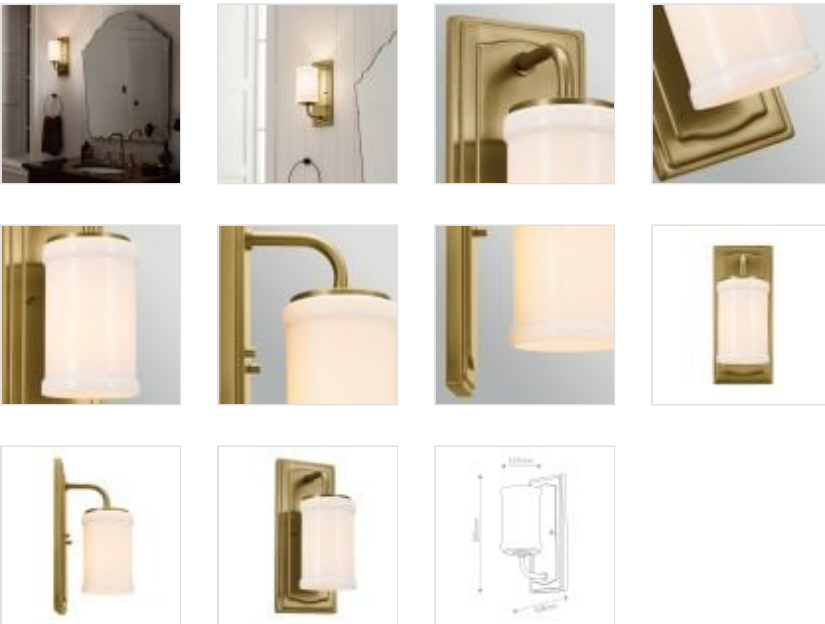

KL-VETIVENE1-NBR**Vetivene 1 Light Wall Light****DETAILS**

BRAND	Kichler
FAMILY	Vetivene
SUITABLE LOCATION	Bathroom
GUARANTEE	General 2 Year Guarantee
IP RATING	IP44
FINISH	Natural Brass
FITTING HEIGHT	305mm
DIAMETER	127mm
WIDTH	127mm
PROJECTION/DEPTH	159mm
POWER SOURCE	Mains Voltage
VOLTAGE	220-240v 50hz
MAXIMUM WATTAGE	6W
NUMBER OF LAMPS	1
SOCKET	G9 LED
INTEGRATED LED	No
LED LUMENS	700Lm
LED COLOUR TEMP	3000K
CLASS	Class I
BUILD MATERIALS	Steel, Shiny Opal Glass
DIMMABLE FITTING	Compatible With Dimmable Lamps
PRODUCT WEIGHT	1.17kg
BOX DIMENSIONS	23 X 19.5 X 37cm
BOX WEIGHT	1.46 Kg

**PRODUCT DETAILS**

Warm and inviting, the Opal Glass of Vetivene's wall light glows against a refined Natural Brass background. IP44 rated for bathroom use, these lights can be mounted facing up or down. Available: September. COMING SOON