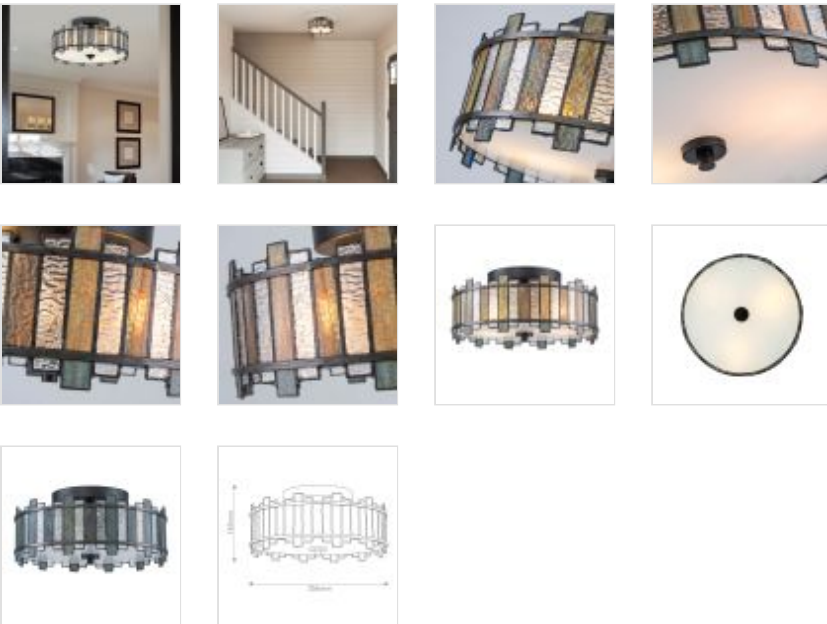

QZ-SENTRY-2SF-BK
Sentry 2 Light Semi-Flush

DETAILS	
BRAND	Quoizel
FAMILY	Sentry
SUITABLE LOCATION	Interior
GUARANTEE	General 2 Year Guarantee
FINISH	Black & Art Glass
FITTING HEIGHT	165mm
DIAMETER	356mm
WIDTH	356mm
POWER SOURCE	Mains Voltage
VOLTAGE	220-240v 50hz
MAXIMUM WATTAGE	40W
NUMBER OF LAMPS	2
SOCKET	E27
INTEGRATED LED	No
CLASS	Class I
BUILD MATERIALS	Steel, Art Glass
SHADE MATERIAL	Art Glass
DIMMABLE FITTING	Compatible With Dimmable Lamps
PRODUCT WEIGHT	2.35kg
BOX DIMENSIONS	34.3cm X 34.3cm X 36.8cm
BOX WEIGHT	3.25 Kg

PRODUCT DETAILS

Quoizel Sentry tiffany style, textured art glass is a 2 light semi-flush fitting with black metal parts. Glass colour in Tiffany style lighting products vary in colour. No two pieces are identical. The opal glass diffuser helps to cover the light source and provide an even glow. Available: July. COMING SOON