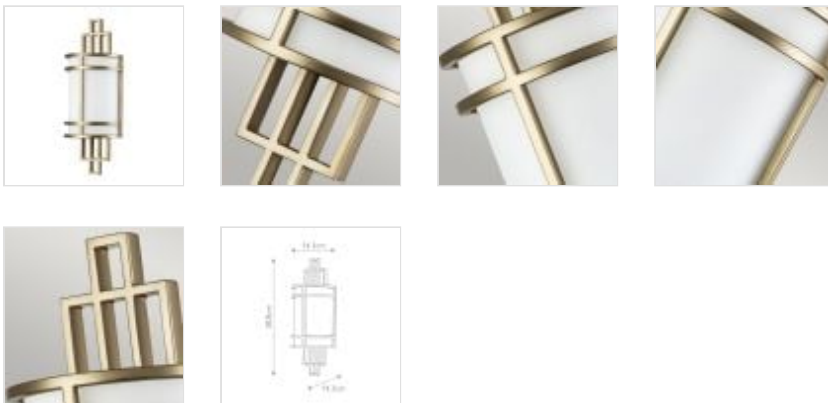

FE-FUSION1-PNBR

Fusion 1 Light Wall Light - Painted Natural Brass

**DETAILS**

BRAND	Generation Lighting (Feiss)
FAMILY	Fusion
SUITABLE LOCATION	Interior
GUARANTEE	General 2 Year Guarantee
FINISH	Painted Natural Brass
FITTING HEIGHT	387mm
WIDTH	143mm
PROJECTION/DEPTH	102mm
POWER SOURCE	Mains Voltage
VOLTAGE	220-240v 50hz
MAXIMUM WATTAGE	60W
NUMBER OF LAMPS	1
SOCKET	E27
INTEGRATED LED	No
CLASS	Class I
BUILD MATERIALS	Steel, Opal Glass
DIMMABLE FITTING	Compatible With Dimmable Lamps
PRODUCT WEIGHT	2kg
BOX DIMENSIONS	44.5 X 19 X 17cm
BOX WEIGHT	2.55 Kg

**PRODUCT DETAILS**

The Fusion 1 wall light features an art deco styled wall plate that supports a cylindrical ribbed opal glass shade, encased within a stunning framework of natural brass bands. The lamp within the shade casts a warm glow into the room, accentuating the natural brass finish and the ribbed detailing of the shade. Whether you're looking to enhance your living room ambience or add a touch of elegance to your dining area, the Feiss Fusion 1 Light Wall Light in Painted Natural Brass is a versatile and stylish choice.