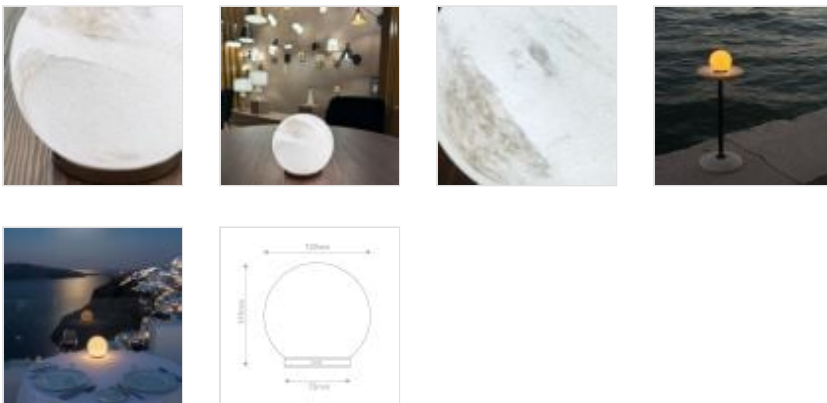

LUNA-TL-S-NS-LV**Luna LED Rechargeable Stone Table Lamp**

| DETAILS | |
|-------------------------|--|
| BRAND | Elstead Lighting |
| GUARANTEE | General 2 Year Guarantee |
| FINISH | Painted |
| FITTING HEIGHT | 117mm |
| DIAMETER | 120mm |
| WIDTH | 120mm |
| MAXIMUM WATTAGE | 2.2W |
| SOCKET | Rechargeable LED |
| INTEGRATED LED | Yes |
| LED LUMENS | 96Lm |
| LED COLOUR TEMP | 3000K |
| BUILD MATERIALS | Namib Bianco Stone & Gold Painted Zinc Alloy |
| HOURS | 5 Hours At 100% / 22 Hours At 20% Circa |
| DIMMABLE FITTING | Dimmable |
| PRODUCT WEIGHT | 1.26kg |
| BOX DIMENSIONS | 30 X 28 X 47cm |
| BOX WEIGHT | 1.40 Kg |

**PRODUCT DETAILS**

The Luna rechargeable table lamp is a mystifying beauty. Using the stunning Namib Bianco marble to diffuse the LED light within, it will enchant any onlooker with its subtle natural patterns. Not tethered by a cable, this lamp can be placed anywhere and then recharged within 2.5 hours, making it a heavenly companion for evening dining and relaxation. COMING SOON