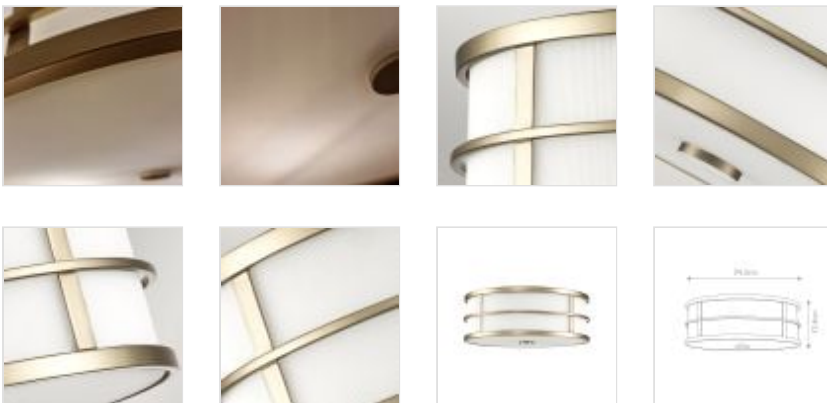

**FE-FUSION-F-PNBR**

Fusion 3 Light Flush - Painted Natural Brass

DETAILS	
<b>BRAND</b>	Generation Lighting (Feiss)
<b>FAMILY</b>	Fusion
<b>SUITABLE LOCATION</b>	Interior
<b>GUARANTEE</b>	General 2 Year Guarantee
<b>FINISH</b>	Painted Natural Brass
<b>FITTING HEIGHT</b>	124mm
<b>WIDTH</b>	343mm
<b>PROJECTION/DEPTH</b>	343mm
<b>POWER SOURCE</b>	Mains Voltage
<b>VOLTAGE</b>	220-240v 50hz
<b>MAXIMUM WATTAGE</b>	40W
<b>NUMBER OF LAMPS</b>	3
<b>SOCKET</b>	E27
<b>INTEGRATED LED</b>	No
<b>CLASS</b>	Class I
<b>BUILD MATERIALS</b>	Steel, Opal Glass
<b>DIMMABLE FITTING</b>	Compatible With Dimmable Lamps
<b>PRODUCT WEIGHT</b>	4.25kg
<b>BOX DIMENSIONS</b>	42 X 42 X 23cm
<b>BOX WEIGHT</b>	5.09 Kg

**PRODUCT DETAILS**

Experience the fusion of elegance and functionality with the Feiss Fusion 3 Light Flush fitting in Painted Natural Brass. It features a round ceiling plate and a series of outer rods that hold a circular frame. This frame is fitted with a ribbed opal glass around the side and a glass base diffuser, creating a captivating lighting effect. Made from durable steel and glass, ensuring long-lasting performance, this makes Fusion an excellent choice for both traditional and modern settings.