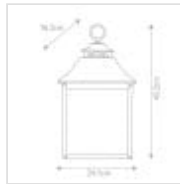

FE-GALENA7-SBL

Galena 2 Light Half Lantern - Sable

DETAILS

BRAND	Generation Lighting (Feiss)
FAMILY	Galena
SUITABLE LOCATION	Exterior
GUARANTEE	3 Year Anti Corrosion Guarantee
IP RATING	IP44
FINISH	Sable
FITTING HEIGHT	432mm
DIAMETER	241mm
WIDTH	241mm
PROJECTION/DEPTH	162mm
POWER SOURCE	Mains Voltage
VOLTAGE	220-240v 50hz
MAXIMUM WATTAGE	40W
NUMBER OF LAMPS	2
SOCKET	E14
INTEGRATED LED	No
CLASS	Class I
BUILD MATERIALS	Stainless Steel, Seeded Glass
DIMMABLE FITTING	Compatible With Dimmable Lamps
PRODUCT WEIGHT	2kg
BOX DIMENSIONS	50.8 X 31.8 X 25.4cm
BOX WEIGHT	2.70 Kg

PRODUCT DETAILS

The Galena outdoor lantern collection has an Elegant simple design with clean lines and Seeded Glass, it is available in a Sable finish. IP44 rated.

Elstead Lighting

Elstead Lighting
Elstead House
Mill Lane
Alton, GU34 2QJ,
United Kingdom

Phone

+48 124441091

Email

enquiries@elsteadlighting.com