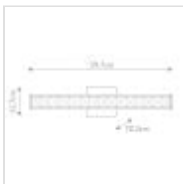

FE-JESSIE-BATH

Jessie 1 Light LED Wall Light - Polished Chrome

DETAILS	
BRAND	Generation Lighting (Feiss)
FAMILY	Jessie
SUITABLE LOCATION	Interior / Bathroom
GUARANTEE	General 2 Year Guarantee
IP RATING	IP44
FINISH	Polished Chrome
FITTING HEIGHT	127mm
WIDTH	597mm
PROJECTION/DEPTH	102mm
VOLTAGE	220-240v 50hz
MAXIMUM WATTAGE	20W
NUMBER OF LAMPS	1
SOCKET	Integrated LED
INTEGRATED LED	Yes
LED LUMENS	1800Lm
LED COLOUR TEMP	2700k
CLASS	Class I
BUILD MATERIALS	Steel
DIMMABLE FITTING	Not Dimmable
PRODUCT WEIGHT	2.52kg
BOX DIMENSIONS	22 X 22 X 71cm
BOX WEIGHT	2.80 Kg

**PRODUCT DETAILS**

Inspired by fine jewelry, the Jessie LED vanity light uses faceted crystals to enable dramatic reflection of light, softened by a white diffuser behind. IP44 rated for bathroom and can be mounted horizontally and vertically.