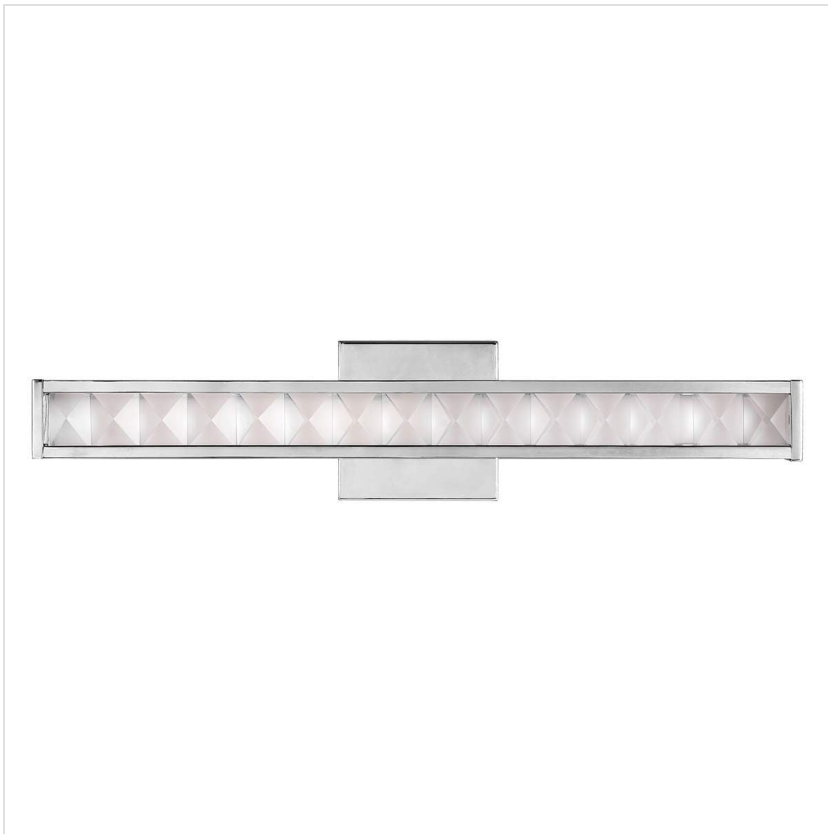

FE-JESSIE-BATH

Jessie 1 Light LED Wall Light - Polished Chrome

DETAILS	
BRAND	Generation Lighting (Feiss)
FAMILY	Jessie
SUITABLE LOCATION	Interior / Bathroom
GUARANTEE	General 2 Year Guarantee
IP RATING	IP44
FINISH	Polished Chrome
FITTING HEIGHT	127mm
WIDTH	597mm
PROJECTION/DEPTH	102mm
VOLTAGE	220-240v 50hz
MAXIMUM WATTAGE	20W
NUMBER OF LAMPS	1
SOCKET	Integrated LED
INTEGRATED LED	Yes
LED LUMENS	1800Lm
LED COLOUR TEMP	2700k
CLASS	Class I
BUILD MATERIALS	Steel
DIMMABLE FITTING	Not Dimmable
PRODUCT WEIGHT	2.52kg
BOX DIMENSIONS	22 X 22 X 71cm
BOX WEIGHT	2.80 Kg

**PRODUCT DETAILS**

Inspired by fine jewelry, the Jessie LED vanity light uses faceted crystals to enable dramatic reflection of light, softened by a white diffuser behind. IP44 rated for bathroom and can be mounted horizontally and vertically.