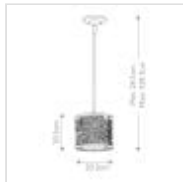

FE-JOPLIN-MP

Joplin 1 Light Mini Pendant - Chrome

DETAILS	
BRAND	Generation Lighting (Feiss)
FAMILY	Joplin
SUITABLE LOCATION	Interior
GUARANTEE	General 2 Year Guarantee
FINISH	Chrome
FITTING HEIGHT	203mm
DIAMETER	203mm
MINIMUM DROP	241mm
MAXIMUM DROP	1291mm
POWER SOURCE	Mains Voltage
VOLTAGE	220-240v 50hz
MAXIMUM WATTAGE	100W
NUMBER OF LAMPS	1
SOCKET	E27
INTEGRATED LED	No
RODS SUPPLIED	Supplied With 3 X 300mm & 1 X 150mm Rods
CLASS	Class I
BUILD MATERIALS	Steel
DIMMABLE FITTING	Compatible With Dimmable Lamps
PRODUCT WEIGHT	1.98kg
BOX DIMENSIONS	34.5 X 31.5 X 27cm
BOX WEIGHT	2.20 Kg

PRODUCT DETAILS

RETIRING COLLECTION MODEL - CHECK STOCK AVAILABILITY. The ubiquitous drum shade has been updated with a wholly contemporary look with the Chrome laser cut metal shade surrounding the off-white silk inner shade. The Joplin collection sends soft light through the random geometric patterns.

Elstead Lighting

Elstead Lighting
Elstead House
Mill Lane
Alton, GU34 2QJ,
United Kingdom

Phone

+48 124441091

Email

enquiries@elsteadlighting.com