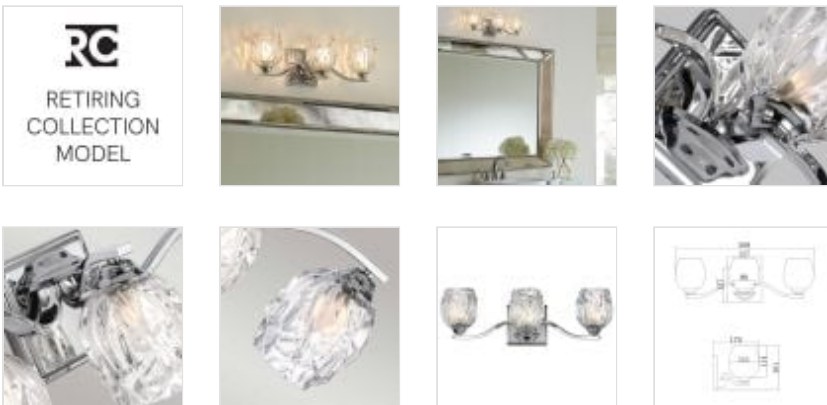

**FE-KALLI3-BATH**

Kalli 3 Light Above Mirror Light - Polished Chrome

DETAILS	
BRAND	Generation Lighting (Feiss)
FAMILY	Kalli
SUITABLE LOCATION	Interior / Bathroom
GUARANTEE	General 2 Year Guarantee
IP RATING	IP44
FINISH	Polished Chrome
FITTING HEIGHT	161mm
WIDTH	508mm
PROJECTION/DEPTH	170mm
POWER SOURCE	Mains Voltage
VOLTAGE	220-240v 50hz
MAXIMUM WATTAGE	3W LED
NUMBER OF LAMPS	3
SOCKET	G9
INTEGRATED LED	No
LED LUMENS	300Lm Each
LED COLOUR TEMP	3000k
CLASS	Class I
BUILD MATERIALS	Steel
HOURS	25000
DIMMABLE FITTING	Compatible With Dimmable Lamps
PRODUCT WEIGHT	3.96kg
BOX DIMENSIONS	54.6 X 21.6 X 29.8cm
BOX WEIGHT	4.40 Kg

**PRODUCT DETAILS**

RETIRING COLLECTION MODEL - CHECK STOCK AVAILABILITY. The glamorous Kalli bath lighting collection by Feiss emits soft light sparkling through thick, multi-faceted, clear pressed crystal glass shades. The elegant and feminine aesthetic is grounded with a tailored back plate to add an extra design detail, ensuring the transitional approach complements a wide array of décor, enhanced by the LED lamps.