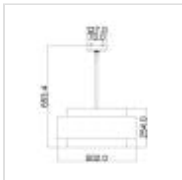

FE-KENNEY-3P
Kenney 3 Light Pendant - Sunrise Silver

DETAILS	
BRAND	Generation Lighting (Feiss)
FAMILY	Kenney
SUITABLE LOCATION	Interior
GUARANTEE	General 2 Year Guarantee
FINISH	Sunrise Silver
FITTING HEIGHT	254mm
DIAMETER	502mm
MINIMUM DROP	352mm
MAXIMUM DROP	1724mm
POWER SOURCE	Mains Voltage
VOLTAGE	220-240v 50hz
MAXIMUM WATTAGE	60W
NUMBER OF LAMPS	3
SOCKET	E27
INTEGRATED LED	No
RODS SUPPLIED	Supplied With 1 X 152mm And 4 X 305mm Rods
CLASS	Class I
BUILD MATERIALS	Steel, Linen
DIMMABLE FITTING	Compatible With Dimmable Lamps
PRODUCT WEIGHT	4.59kg
BOX DIMENSIONS	59.1 X 59.1 X 34.3cm
BOX WEIGHT	5.10 Kg