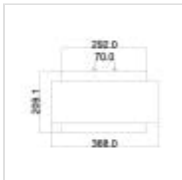

PRODUCT DETAILS

RETIRING COLLECTION MODEL - CHECK STOCK AVAILABILITY. The contemporary Kenney collection is an updated take on a classic, mid-century modern design in a refined Sunrise Silver finish. A decorative, dual-layered, geometric motif is stamped out of the steel frame which floats over a white linen shade to create depth and visual interest.