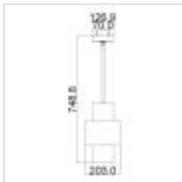

## FE-KENNEY-MP

Kenney 1 Light Mini-Pendant - Sunrise Silver

DETAILS	
BRAND	Generation Lighting (Feiss)
FAMILY	Kenney
SUITABLE LOCATION	Interior
GUARANTEE	General 2 Year Guarantee
FINISH	Sunrise Silver
FITTING HEIGHT	356mm
DIAMETER	203mm
MINIMUM DROP	451mm
MAXIMUM DROP	1518mm
POWER SOURCE	Mains Voltage
VOLTAGE	220-240v 50hz
MAXIMUM WATTAGE	60W
NUMBER OF LAMPS	1
SOCKET	E27
INTEGRATED LED	No
RODS SUPPLIED	Supplied With 1 X 152mm And 3 X 305mm Rods
CLASS	Class I
BUILD MATERIALS	Steel, Linen
DIMMABLE FITTING	Compatible With Dimmable Lamps
PRODUCT WEIGHT	2.79kg
BOX DIMENSIONS	49.5 X 26.7 X 26.7cm
BOX WEIGHT	3.10 Kg