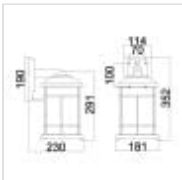

DETAILS	
BRAND	Generation Lighting (Feiss)
FAMILY	Lighthouse
SUITABLE LOCATION	Exterior
GUARANTEE	3 Year Anti Corrosion Guarantee
IP RATING	IP44
FINISH	Textured Black
FITTING HEIGHT	352mm
DIAMETER	181mm
WIDTH	181mm
PROJECTION/DEPTH	229mm
POWER SOURCE	Mains Voltage
VOLTAGE	220-240v 50hz
MAXIMUM WATTAGE	60W
NUMBER OF LAMPS	1
SOCKET	E27
INTEGRATED LED	No
CLASS	Class I
BUILD MATERIALS	Aluminium, Clear Seeded Glass
DIMMABLE FITTING	Compatible With Dimmable Lamps
PRODUCT WEIGHT	2.62kg
BOX DIMENSIONS	29.2 X 26.7 X 41.9cm
BOX WEIGHT	2.91 Kg

PRODUCT DETAILS

The Lighthouse outdoor lighting collection is versatile with a nautical feel. Constructed of Aluminium and steel, it is finished in a Textured Black and has clear seeded glass.