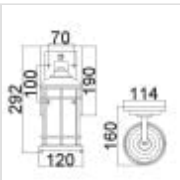

PRODUCT DETAILS

The Lighthouse outdoor lighting collection is versatile with a nautical feel. Constructed of Aluminium and steel, it is finished in a Textured Black and has clear seeded glass.