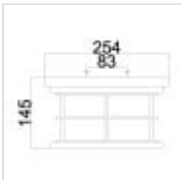

DETAILS	
BRAND	Generation Lighting (Feiss)
FAMILY	Lighthouse
SUITABLE LOCATION	Exterior
GUARANTEE	3 Year Anti Corrosion Guarantee
IP RATING	IP44
FINISH	Textured Black
FITTING HEIGHT	146mm
DIAMETER	254mm
WIDTH	254mm
POWER SOURCE	Mains Voltage
VOLTAGE	220-240v 50hz
MAXIMUM WATTAGE	40W
NUMBER OF LAMPS	2
SOCKET	E27
INTEGRATED LED	No
CLASS	Class I
BUILD MATERIALS	Aluminium, Clear Seeded Glass
DIMMABLE FITTING	Compatible With Dimmable Lamps
PRODUCT WEIGHT	2.3kg
BOX DIMENSIONS	31.8 X 31.8 X 19.1cm
BOX WEIGHT	2.97 Kg

PRODUCT DETAILS

The Lighthouse outdoor lighting collection is versatile with a nautical feel. Constructed of Aluminium and steel, it is finished in a Textured Black and has clear seeded glass.