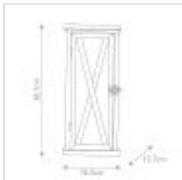

FE-LUMIERE-S1OAK

Lumiere 1 Light Rectangle Wall Light - Natural Oak

DETAILS	
BRAND	Generation Lighting (Feiss)
FAMILY	Lumiere
SUITABLE LOCATION	Exterior
GUARANTEE	3 Year Anti Corrosion Guarantee
IP RATING	IP44
FINISH	Natural Oak
FITTING HEIGHT	381mm
WIDTH	165mm
PROJECTION/DEPTH	127mm
POWER SOURCE	Mains Voltage
VOLTAGE	220-240v 50hz
MAXIMUM WATTAGE	60W
NUMBER OF LAMPS	1
SOCKET	E27
INTEGRATED LED	No
CLASS	Class I
DIMMABLE FITTING	Compatible With Dimmable Lamps
PRODUCT WEIGHT	2.5kg
BOX DIMENSIONS	46 X 25.5 X 21.5cm
BOX WEIGHT	2.70 Kg

**PRODUCT DETAILS**

RETIRING COLLECTION MODEL - CHECK STOCK AVAILABILITY. The Lumiere outdoor lantern collection is made with natural oak with a distinctive cross bar on the panels that frame the seeded glass. IP44 rated.