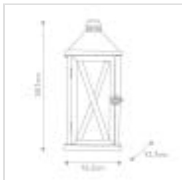

FE-LUMIERE-S2OAK

Lumiere 1 Light Wall Light - Natural Oak

DETAILS	
BRAND	Generation Lighting (Feiss)
FAMILY	Lumiere
SUITABLE LOCATION	Exterior
GUARANTEE	3 Year Anti Corrosion Guarantee
IP RATING	IP44
FINISH	Natural Oak
FITTING HEIGHT	381mm
WIDTH	165mm
PROJECTION/DEPTH	127mm
POWER SOURCE	Mains Voltage
VOLTAGE	220-240v 50hz
MAXIMUM WATTAGE	100W
NUMBER OF LAMPS	2
SOCKET	E27
INTEGRATED LED	No
CLASS	Class I
DIMMABLE FITTING	Compatible With Dimmable Lamps
PRODUCT WEIGHT	2kg
BOX DIMENSIONS	46 X 25.5 X 21.5cm
BOX WEIGHT	2.28 Kg

**PRODUCT DETAILS**

RETIRING COLLECTION MODEL - CHECK STOCK AVAILABILITY. The Lumiere outdoor lantern collection is made with natural oak with a distinctive cross bar on the panels that frame the seeded glass. There is a decorative metal chimney on the roof to add more of a traditional styling. IP44 rated.