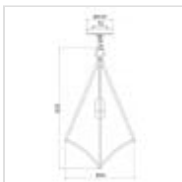

FE-NICO-P-M-CH
 Nico 1 Light Medium Pendant - Polished
 Chrome

DETAILS	
BRAND	Generation Lighting (Feiss)
FAMILY	Nico
SUITABLE LOCATION	Interior
GUARANTEE	General 2 Year Guarantee
FINISH	Polished Chrome
FITTING HEIGHT	603mm
DIAMETER	353mm
MINIMUM DROP	698mm
MAXIMUM DROP	2264mm
POWER SOURCE	Mains Voltage
VOLTAGE	220-240v 50hz
MAXIMUM WATTAGE	60W
NUMBER OF LAMPS	1
SOCKET	E27
INTEGRATED LED	No
CLASS	Class I
BUILD MATERIALS	Steel
DIMMABLE FITTING	Compatible With Dimmable Lamps
PRODUCT WEIGHT	4.5kg
BOX DIMENSIONS	33.5 X 33.5 X 67cm
BOX WEIGHT	5.00 Kg

PRODUCT DETAILS

RETIRING COLLECTION MODEL - CHECK STOCK AVAILABILITY. The Nico pendants feature a cage profile with dramatic geometric flair. Clean lines seamlessly transition into curves, which all meet at a perfect point by using superior hand-welding techniques. The exposed bulbs are central to the design, so Edison-style LED bulbs are a perfect choice. Finished in Chrome.