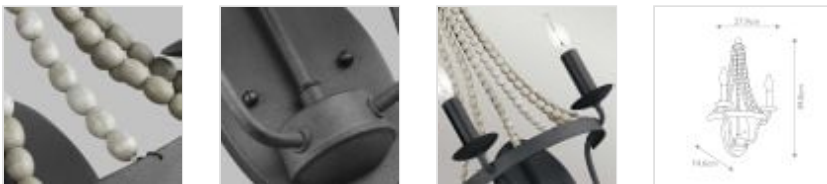

**FE-NORI2-DWZ**  
 Nori 2 Light Wall Light - Dark Weathered Zinc  
 with Driftwood Grey

DETAILS	
<b>BRAND</b>	Generation Lighting (Feiss)
<b>FAMILY</b>	Nori
<b>SUITABLE LOCATION</b>	Interior
<b>GUARANTEE</b>	General 2 Year Guarantee
<b>FINISH</b>	Dark Weathered Zinc With Driftwood Grey
<b>FITTING HEIGHT</b>	498mm
<b>DIAMETER</b>	279mm
<b>WIDTH</b>	279mm
<b>PROJECTION/DEPTH</b>	146mm
<b>POWER SOURCE</b>	Mains Voltage
<b>VOLTAGE</b>	220-240v 50hz
<b>MAXIMUM WATTAGE</b>	40W
<b>NUMBER OF LAMPS</b>	2
<b>SOCKET</b>	E14
<b>INTEGRATED LED</b>	Yes
<b>CLASS</b>	Class I
<b>BUILD MATERIALS</b>	Steel, Wood
<b>DIMMABLE FITTING</b>	Compatible With Dimmable Lamps
<b>PRODUCT WEIGHT</b>	1kg
<b>BOX DIMENSIONS</b>	34 X 21 X 33cm
<b>BOX WEIGHT</b>	1.80 Kg

## PRODUCT DETAILS

A transitional 2Lt Wall Light, the Nori softens the Gothic style, dark weathered zinc iron work, with a gentle drape of driftwood grey beads.