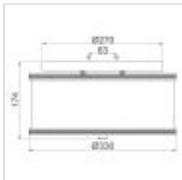

PRODUCT DETAILS

RETIRING COLLECTION MODEL - CHECK STOCK AVAILABILITY. Inspired by the craftsmanship of fine jewelry, a Crystal inlay is coupled with the Polished Nickel finish and White Shantung Silk shades in each fixture of the Pavé lighting collection to add sparkle in an unexpected way. This transitional design delivers vibrant elegance to any room's design without overpowering the rest of the beautiful décor.