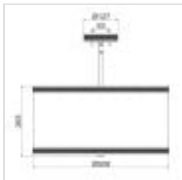

## FE-PAVE-P-M

Pave 3 Light Pendant - Polished Nickel

DETAILS	
BRAND	Generation Lighting (Feiss)
FAMILY	Pave
SUITABLE LOCATION	Interior
GUARANTEE	General 2 Year Guarantee
FINISH	Polished Nickel
FITTING HEIGHT	263mm
DIAMETER	508mm
MINIMUM DROP	478mm
MAXIMUM DROP	1392mm
POWER SOURCE	Mains Voltage
VOLTAGE	220-240v
MAXIMUM WATTAGE	60W
NUMBER OF LAMPS	3
SOCKET	E27
INTEGRATED LED	No
RODS SUPPLIED	Supplied With 3 X 305mm & 1 X 152mm Rods
CLASS	Class I
BUILD MATERIALS	Steel, Shantung
DIMMABLE FITTING	Compatible With Dimmable Lamps
PRODUCT WEIGHT	6.8kg
BOX DIMENSIONS	60.5 X 60.5 X 41cm
BOX WEIGHT	7.55 Kg