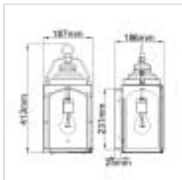

PRODUCT DETAILS

Randhurst outdoor fixtures are a modern interpretation of an antique gas lantern, made of a composite material that can withstand the harshest outdoor elements and finished off with a new rough-hewn, Copper Oxide finish. Handcrafted stepped details, grommets and open vents on the crown add charm to this period-inspired collection.