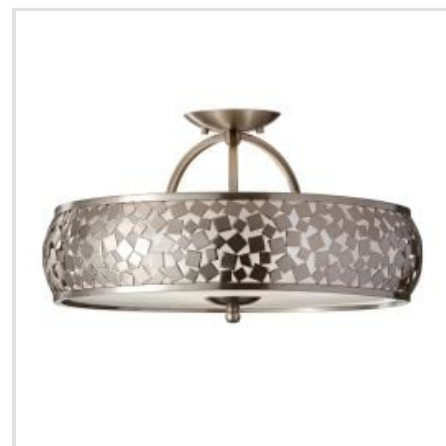

GENERATION LIGHTING (FEISS) | ZARA

The striking Zara collection is contemporary design with classical curves, creating a truly beautiful range. The mosaic like square metal pieces are individually hand welded together and curved in two directions creating a unique fitting every time. With the addition of the almost translucent Silver Organza shades these Brushed Nickel fittings are completed by the addition of frosted glass diffusers.

BRAND

Generation Lighting
(Feiss)

GUARANTEE

General 2 Year
Guarantee

FE-ZARA-P

Zara 1 Light Mini Pendant - Brushed Steel

FE-ZARA1

Zara 1 Light Wall Light - Brushed Steel

FE-ZARA-SF

Zara 3 Light Semi-Flush - Brushed Steel

FE-ZARA4-L

Zara 4 Light Large Chandelier - Brushed Steel

Elstead Lighting

Elstead Lighting
Elstead House
Mill Lane
Alton, GU34 2QJ,
United Kingdom

Phone

+48 124441091