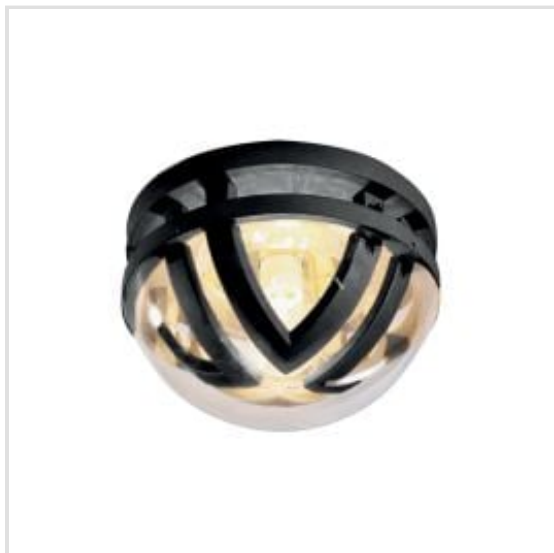

ELSTEAD LIGHTING | FRIDA

The Frida collection is characterised by bold bars of die-cast aluminium painted with a Graphite finish, which disguise the light source and cast unique shadows on their surroundings. Each fitting features a polycarbonate lens.

BRAND

Elstead Lighting

GUARANTEE

Led Module And Pir
Sensor Guarantee

FRIDA-F

Frida 1 Light Ceiling Light - Graphite

FRIDA-M

Frida 1 Light Wall Light - Graphite