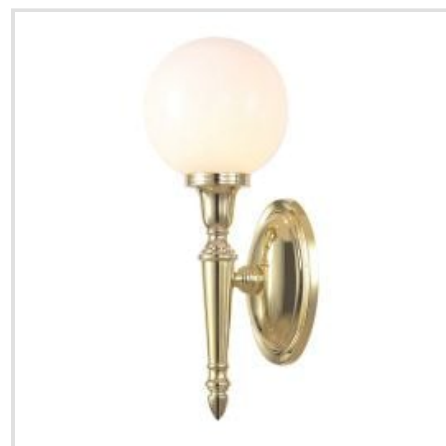

ELSTEAD LIGHTING | DRYDEN

These classically designed products are manufactured to the highest standards and will give many years of service due to the quality solid brass materials used. Featuring a variety of styles and glass designs, these fittings are available in a mix of Polished Chrome, Polished Nickel, and Polished Brass finishes. All of the fittings are IP44 rated, and come supplied with LED G9 lamps.

BRAND

Elstead Lighting

GUARANTEE

General 2 Year
Guarantee

BATH-DRYDEN1-PB

Dryden 1 Light Wall Light - Polished Brass

BATH-DRYDEN2-PB

Dryden 1 Light Wall Light - Polished Brass LED G9

BATH-DRYDEN2-PC

Dryden 1 Light Wall Light - Polished Chrome LED G9

BATH-DRYDEN1-PN

Dryden 1 Light Wall Light - Polished Nickel

BATH-DRYDEN2-PN

Dryden 1 Light Wall Light - Polished Nickel LED G9

BATH-DRYDEN4-PB

Dryden 1 Light Wall Light Bathroom - Polished Brass

BATH-DRYDEN4-PC

Dryden 1 Light Wall Light Bathroom -
Polished Chrome

BATH-DRYDEN5-PC

Dryden 1 Light Wall Light Bathroom -
Polished Chrome