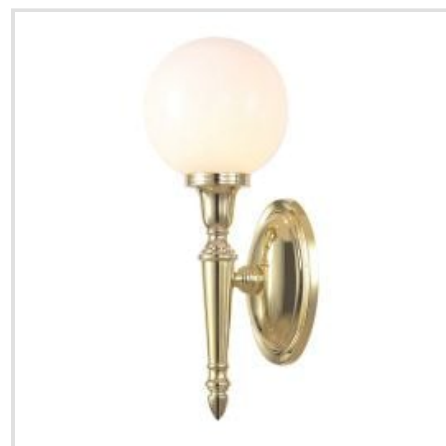

ELSTEAD LIGHTING | DRYDEN

These classically designed products are manufactured to the highest standards and will give many years of service due to the quality solid brass materials used. Featuring a variety of styles and glass designs, these fittings are available in a mix of Polished Chrome, Polished Nickel, and Polished Brass finishes. All of the fittings are IP44 rated, and come supplied with LED G9 lamps.

BRAND

Elstead Lighting

GUARANTEE

General 2 Year
Guarantee

BATH-DRYDEN1-PB

Dryden 1 Light Wall Light - Polished Brass

BATH-DRYDEN2-PB

Dryden 1 Light Wall Light - Polished Brass LED G9

BATH-DRYDEN1-PC

Dryden 1 Light Wall Light - Polished Chrome

BATH-DRYDEN2-PC

Dryden 1 Light Wall Light - Polished Chrome LED G9

BATH-DRYDEN2-PN

Dryden 1 Light Wall Light - Polished Nickel LED G9

BATH-DRYDEN4-PB

Dryden 1 Light Wall Light Bathroom - Polished Brass

BATH-DRYDEN4-PC

Dryden 1 Light Wall Light Bathroom -
Polished Chrome

BATH-DRYDEN5-PC

Dryden 1 Light Wall Light Bathroom -
Polished Chrome

Elstead Lighting