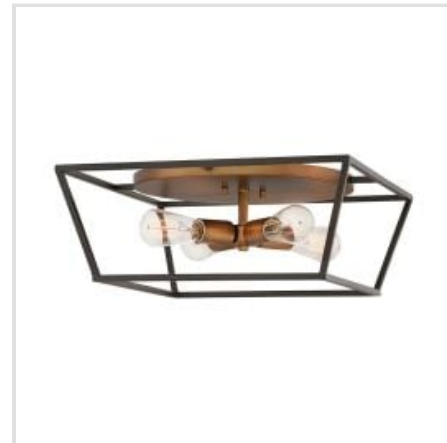

# HINKLEY | FULTON

Fulton's minimalist beauty emphasizes 'less is more' with vintage industrial style. This clean, airy tapered cage cluster design is constructed without glass and has a two tone bronze and brass finish.

**BRAND**

Hinkley

**GUARANTEE**

General 2 Year  
Guarantee

**HK-FULTON-P**

Fulton 1 Light Pendant - Bronze and Brass

**HK-FULTON2**

Fulton 2 Light Wall Light - Bronze and Brass

**HK-FULTON-F**

Fulton 4 Light Flush - Bronze and Brass

**HK-FULTON-4P**

Fulton 4 Light Pendant Chandelier - Bronze and Brass

**HK-FULTON-7P**

Fulton 7 Light Chandelier - Bronze and Brass

**Elstead Lighting**