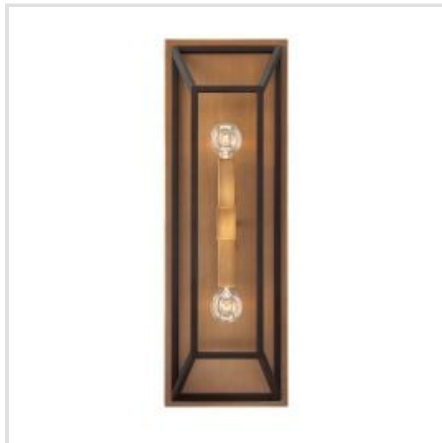

# HINKLEY | FULTON

Fulton's minimalist beauty emphasizes 'less is more' with vintage industrial style. This clean, airy tapered cage cluster design is constructed without glass and has a two tone bronze and brass finish.

**BRAND**

Hinkley

**GUARANTEE**

General 2 Year  
Guarantee

**HK-FULTON-P**

Fulton 1 Light Pendant - Bronze and Brass

**HK-FULTON2**

Fulton 2 Light Wall Light - Bronze and Brass

**HK-FULTON-F**

Fulton 4 Light Flush - Bronze and Brass

**HK-FULTON-4P**

Fulton 4 Light Pendant Chandelier - Bronze and Brass

**HK-FULTON-7P**

Fulton 7 Light Chandelier - Bronze and Brass

**Elstead Lighting**