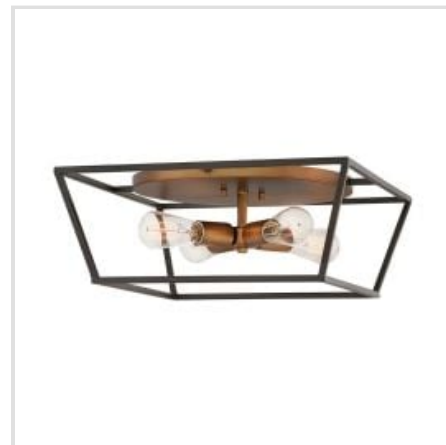

HINKLEY | FULTON

Fulton's minimalist beauty emphasizes 'less is more' with vintage industrial style. This clean, airy tapered cage cluster design is constructed without glass and has a two tone bronze and brass finish.

BRAND

Hinkley

GUARANTEE

General 2 Year
Guarantee

HK-FULTON-P

Fulton 1 Light Pendant - Bronze and Brass

HK-FULTON-13P

Fulton 13 Light Large Foyer Chandelier - Bronze and Brass

HK-FULTON-F

Fulton 4 Light Flush - Bronze and Brass

HK-FULTON-4P

Fulton 4 Light Pendant Chandelier - Bronze and Brass

HK-FULTON-7P

Fulton 7 Light Chandelier - Bronze and Brass

Elstead Lighting

Elstead Lighting
Elstead House
Mill Lane
Alton, GU34 2QJ,
United Kingdom