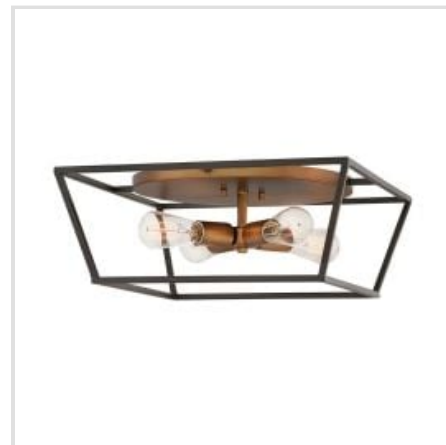

HINKLEY | FULTON

Fulton's minimalist beauty emphasizes 'less is more' with vintage industrial style. This clean, airy tapered cage design is constructed without glass and has a two tone bronze and brass finish.

BRAND

Hinkley

GUARANTEE

General 2 Year
Guarantee

HK-FULTON-13P

Fulton 13 Light Large Foyer Chandelier -
Bronze and Brass

HK-FULTON2

Fulton 2 Light Wall Light - Bronze and
Brass

HK-FULTON-F

Fulton 4 Light Flush - Bronze and Brass

HK-FULTON-4P

Fulton 4 Light Pendant Chandelier -
Bronze and Brass

HK-FULTON-7P

Fulton 7 Light Chandelier - Bronze and
Brass

Elstead Lighting

Elstead Lighting
Elstead House
Mill Lane
Alton, GU34 2QJ,
United Kingdom