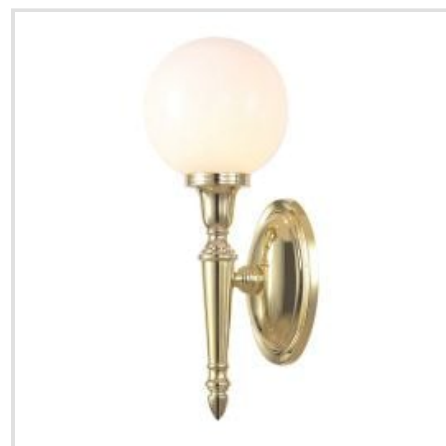

ELSTEAD LIGHTING | DRYDEN

These classically designed products are manufactured to the highest standards and will give many years of service due to the quality solid brass materials used. Featuring a variety of styles and glass designs, these fittings are available in a mix of Polished Chrome, Polished Nickel, and Polished Brass finishes. All of the fittings are IP44 rated, and come supplied with LED G9 lamps.

BRAND

Elstead Lighting

GUARANTEE

General 2 Year
Guarantee

BATH-DRYDEN1-PB

Dryden 1 Light Wall Light - Polished Brass

BATH-DRYDEN1-PC

Dryden 1 Light Wall Light - Polished Chrome

BATH-DRYDEN2-PC

Dryden 1 Light Wall Light - Polished Chrome LED G9

BATH-DRYDEN1-PN

Dryden 1 Light Wall Light - Polished Nickel

BATH-DRYDEN2-PN

Dryden 1 Light Wall Light - Polished Nickel LED G9

BATH-DRYDEN4-PB

Dryden 1 Light Wall Light Bathroom - Polished Brass

BATH-DRYDEN4-PC

Dryden 1 Light Wall Light Bathroom -
Polished Chrome

BATH-DRYDEN5-PC

Dryden 1 Light Wall Light Bathroom -
Polished Chrome