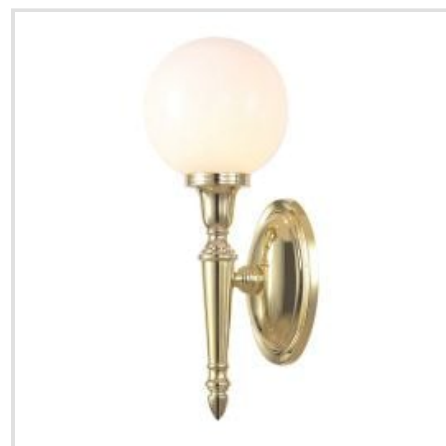

ELSTEAD LIGHTING | DRYDEN

These classically designed products are manufactured to the highest standards and will give many years of service due to the quality solid brass materials used. Featuring a variety of styles and glass designs, these fittings are available in a mix of Polished Chrome, Polished Nickel, and Polished Brass finishes. All of the fittings are IP44 rated, and come supplied with LED G9 lamps.

BRAND

Elstead Lighting

GUARANTEE

General 2 Year
Guarantee

BATH-DRYDEN1-PB

Dryden 1 Light Wall Light - Polished Brass

BATH-DRYDEN2-PB

Dryden 1 Light Wall Light - Polished Brass LED G9

BATH-DRYDEN1-PC

Dryden 1 Light Wall Light - Polished Chrome

BATH-DRYDEN1-PN

Dryden 1 Light Wall Light - Polished Nickel

BATH-DRYDEN2-PN

Dryden 1 Light Wall Light - Polished Nickel LED G9

BATH-DRYDEN4-PB

Dryden 1 Light Wall Light Bathroom - Polished Brass

BATH-DRYDEN4-PC

Dryden 1 Light Wall Light Bathroom -
Polished Chrome

BATH-DRYDEN5-PC

Dryden 1 Light Wall Light Bathroom -
Polished Chrome

Elstead Lighting

Elstead Lighting
Elstead House
Mill Lane
Alton, GU34 2QJ,
United Kingdom